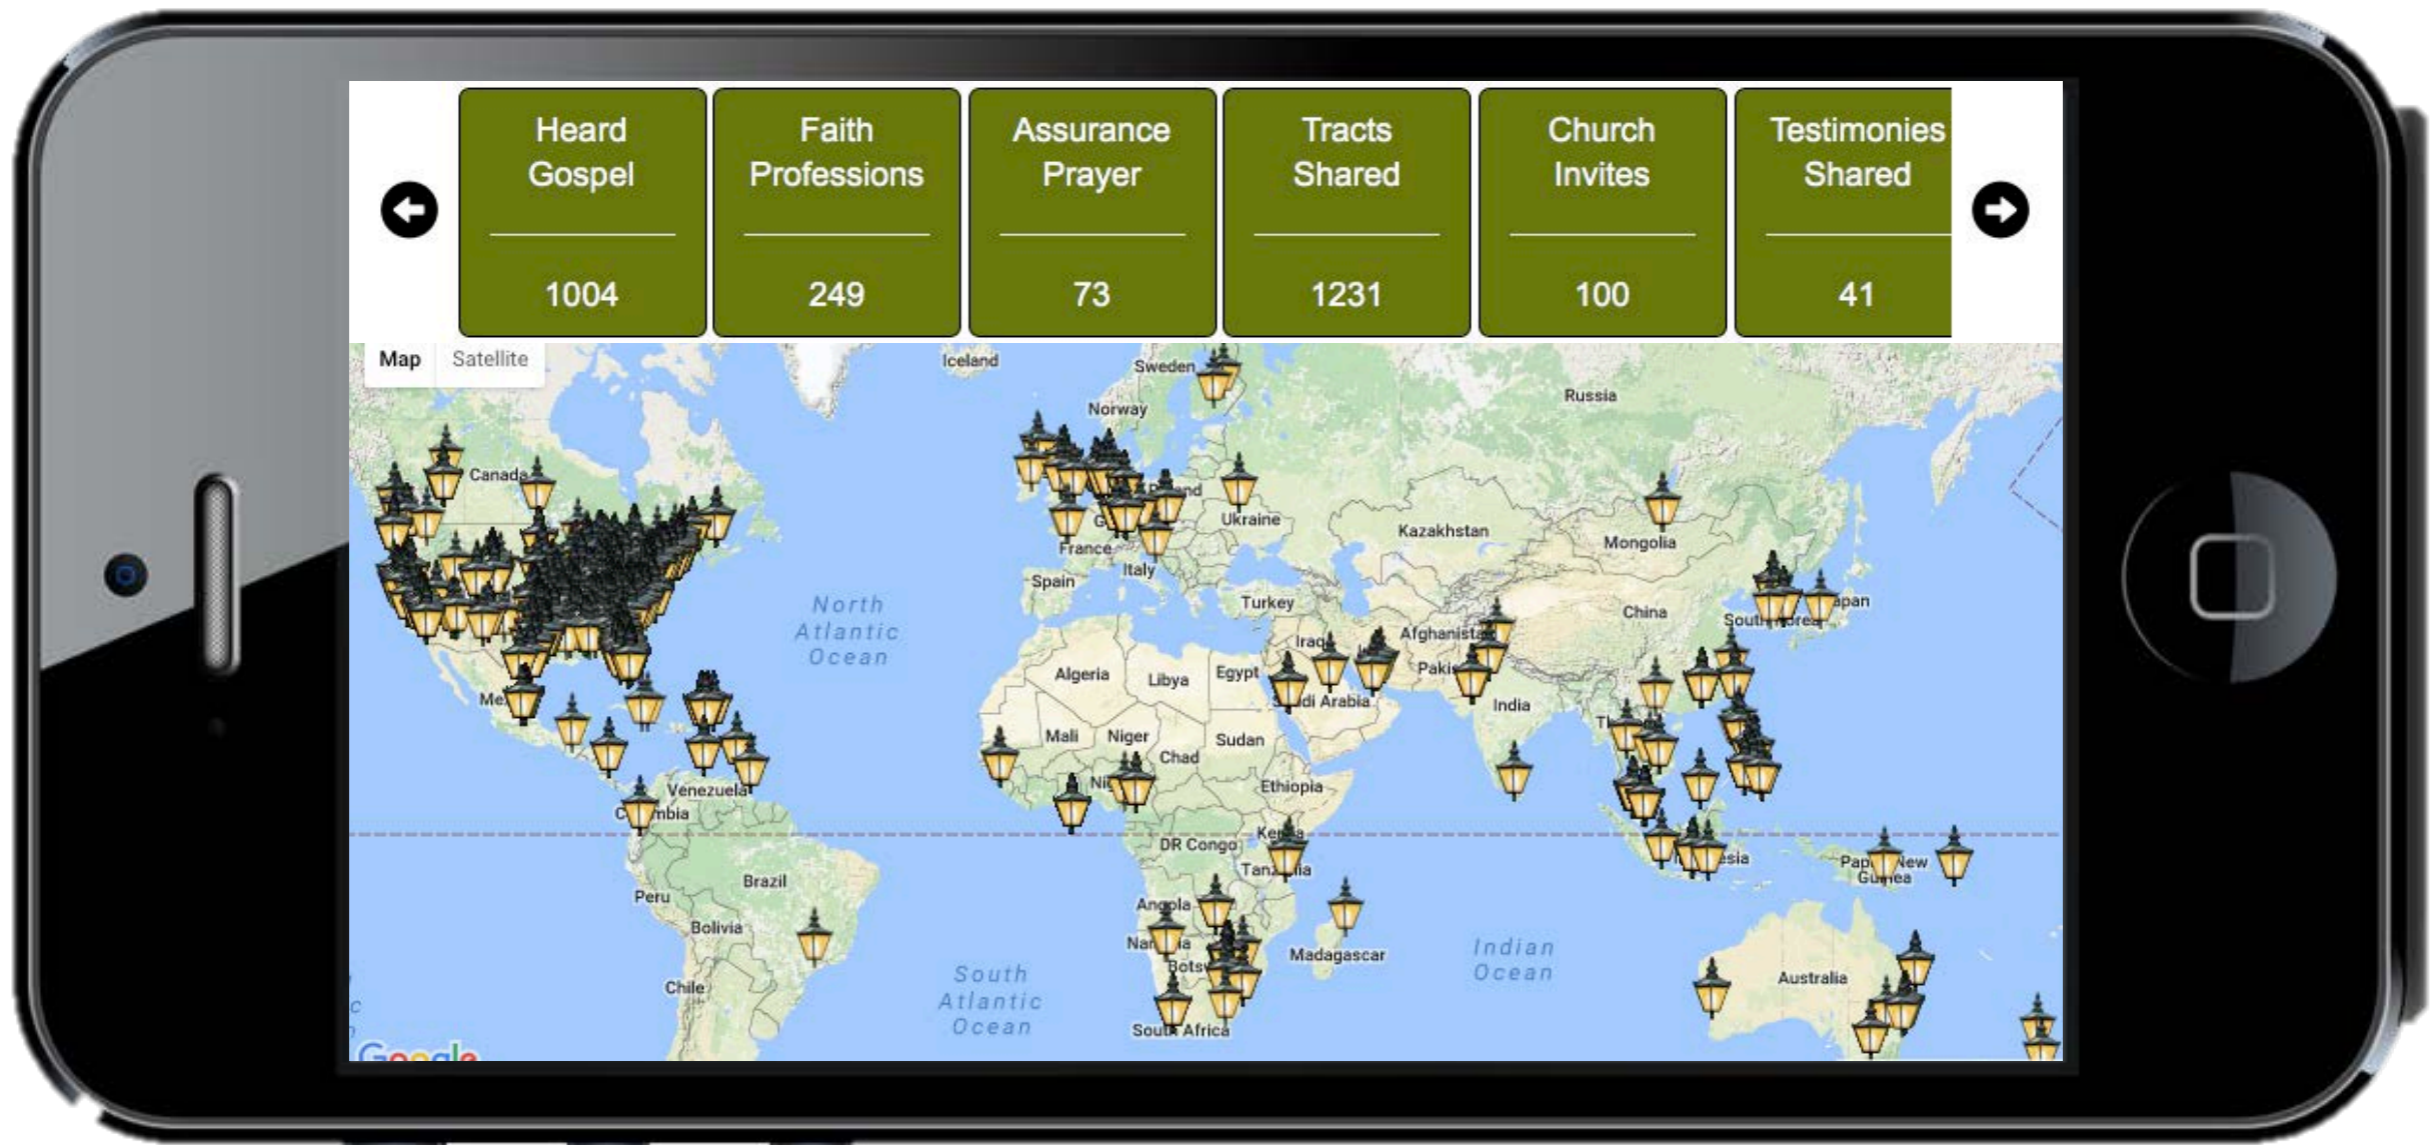

# Shine Activity Mapping with eeHelps

Evangelism Explosion's free mobile app

“Yes, we are all Lamplighters, and they will know where we have been by the lights we have lit.”

Dr. D. James Kennedy

# Shine Activity Map Explained

- If users grant eeHelps app access to location information\*
- Lanterns are lit at the phone's location during the event (regardless of when the email report is sent)
- If users do not allow eeHelps access to location information, all Lanterns are lit just off the coast of Fort Lauderdale, FL (where EE started)
- Currently we are only able to show global activity of all users.

\*granting use of location information is selected when prompted or in Phone Settings \ Privacy\ Security \ Location Information depending on your phone

# Shine Future Features

- We are planning future features for Shine that include:
  - Individual Church Views (with sub-views of groups within a Church)
  - Individual User Views (with views of different groups user belongs to)
  - Country, State, City, Zip views
  - Event Type views
  - Witnessing History, Reminders, Encouragements
- We welcome your ideas:
  - What would be helpful for your church?
  - What would encourage your people to be more active witnesses?
- Press the ? at the top right, Contact Us and send in your ideas.