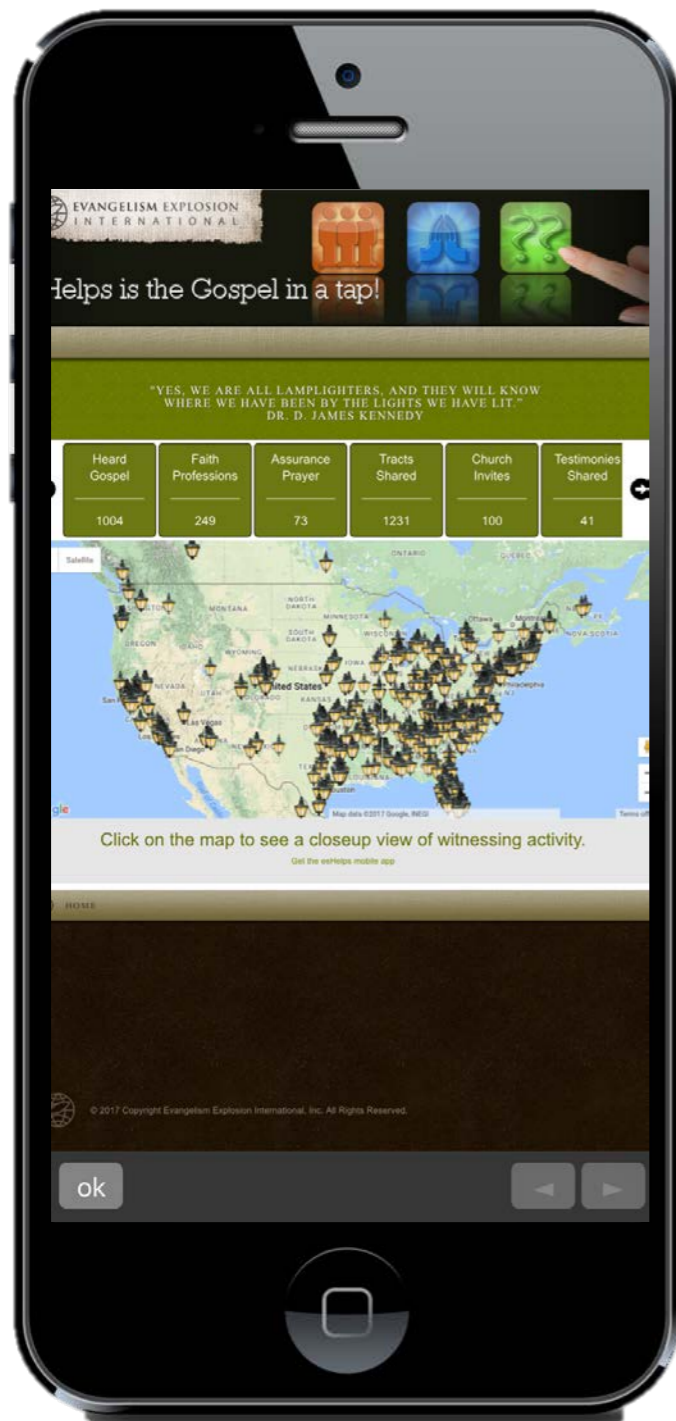

# Shine Activity Mapping with eeHelps

Evangelism Explosion's free mobile app

“Yes, we are all Lamplighters, and they will know where we have been by the lights we have lit.”

Dr. D. James Kennedy

# Shine Activity Map Explained

- If users grant eeHelps app access to location information\*
- Lanterns are lit at the phone's location during the event (regardless of when the email report is sent)
- If users do not allow eeHelps access to location information, all Lanterns are lit just off the coast of Fort Lauderdale, FL (where EE started)
- Currently we are only able to show global activity of all users.

\*granting use of location information is selected when prompted or in Phone Settings \ Privacy\ Security \ Location Information depending on your phone

# Shine Future Features

- We are planning future features for Shine that include:
  - Individual Church Views (with sub-views of groups within a Church)
  - Individual User Views (with views of different groups user belongs to)
  - Country, State, City, Zip views
  - Event Type views
  - Witnessing History, Reminders, Encouragements
- We welcome your ideas:
  - What would be helpful for your church?
  - What would encourage your people to be more active witnesses?
- Press the ? at the top right, Contact Us and send in your ideas.